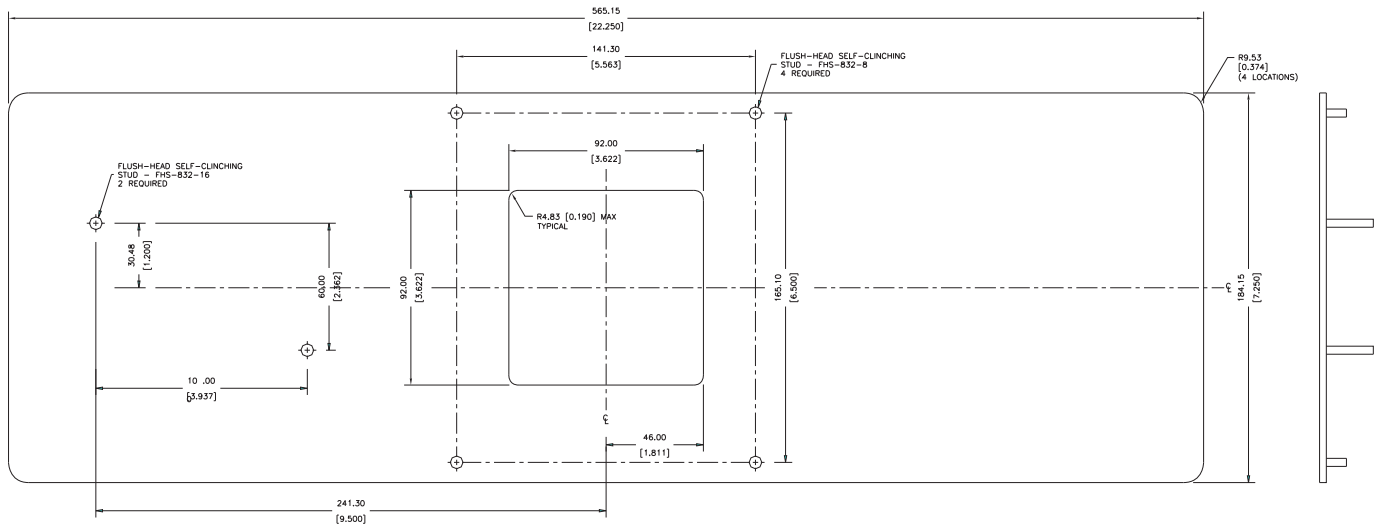

**MA-23: PMA-23 CUSTOM MOUNTING PLATE FOR FPU-32 AND MPU-CIM REPLACING 3 WESTINGHOUSE C0 RELAYS**

**NOTES:**

1. Dimensions in millimetres (inches).
2. Mounting hardware provided.