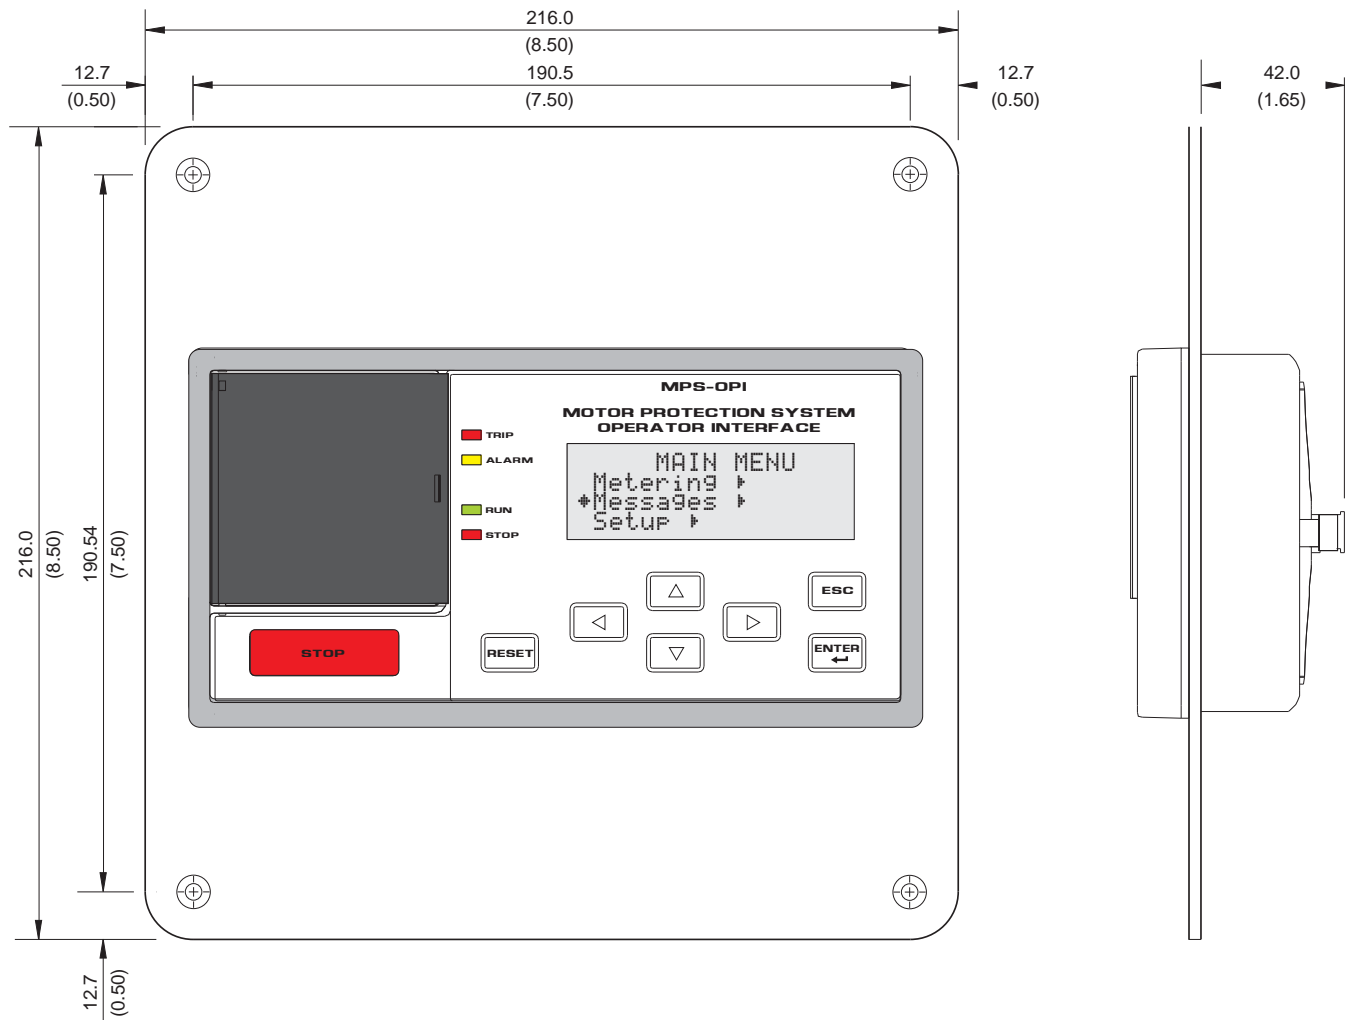

MA-14 : PMA-14 AB-1406 PANEL-MOUNT ADAPTER

NOTES:

1. Dimensions in millimetres (inches).
2. The MPS-OPI is slightly wider than the AB-1406 Programmer/Monitor; minor trimming will be required.
3. Refer to Technical Note MP-11 AB Bulletin 1406 to MPS Motor Protection System Retrofit for change-out procedures.